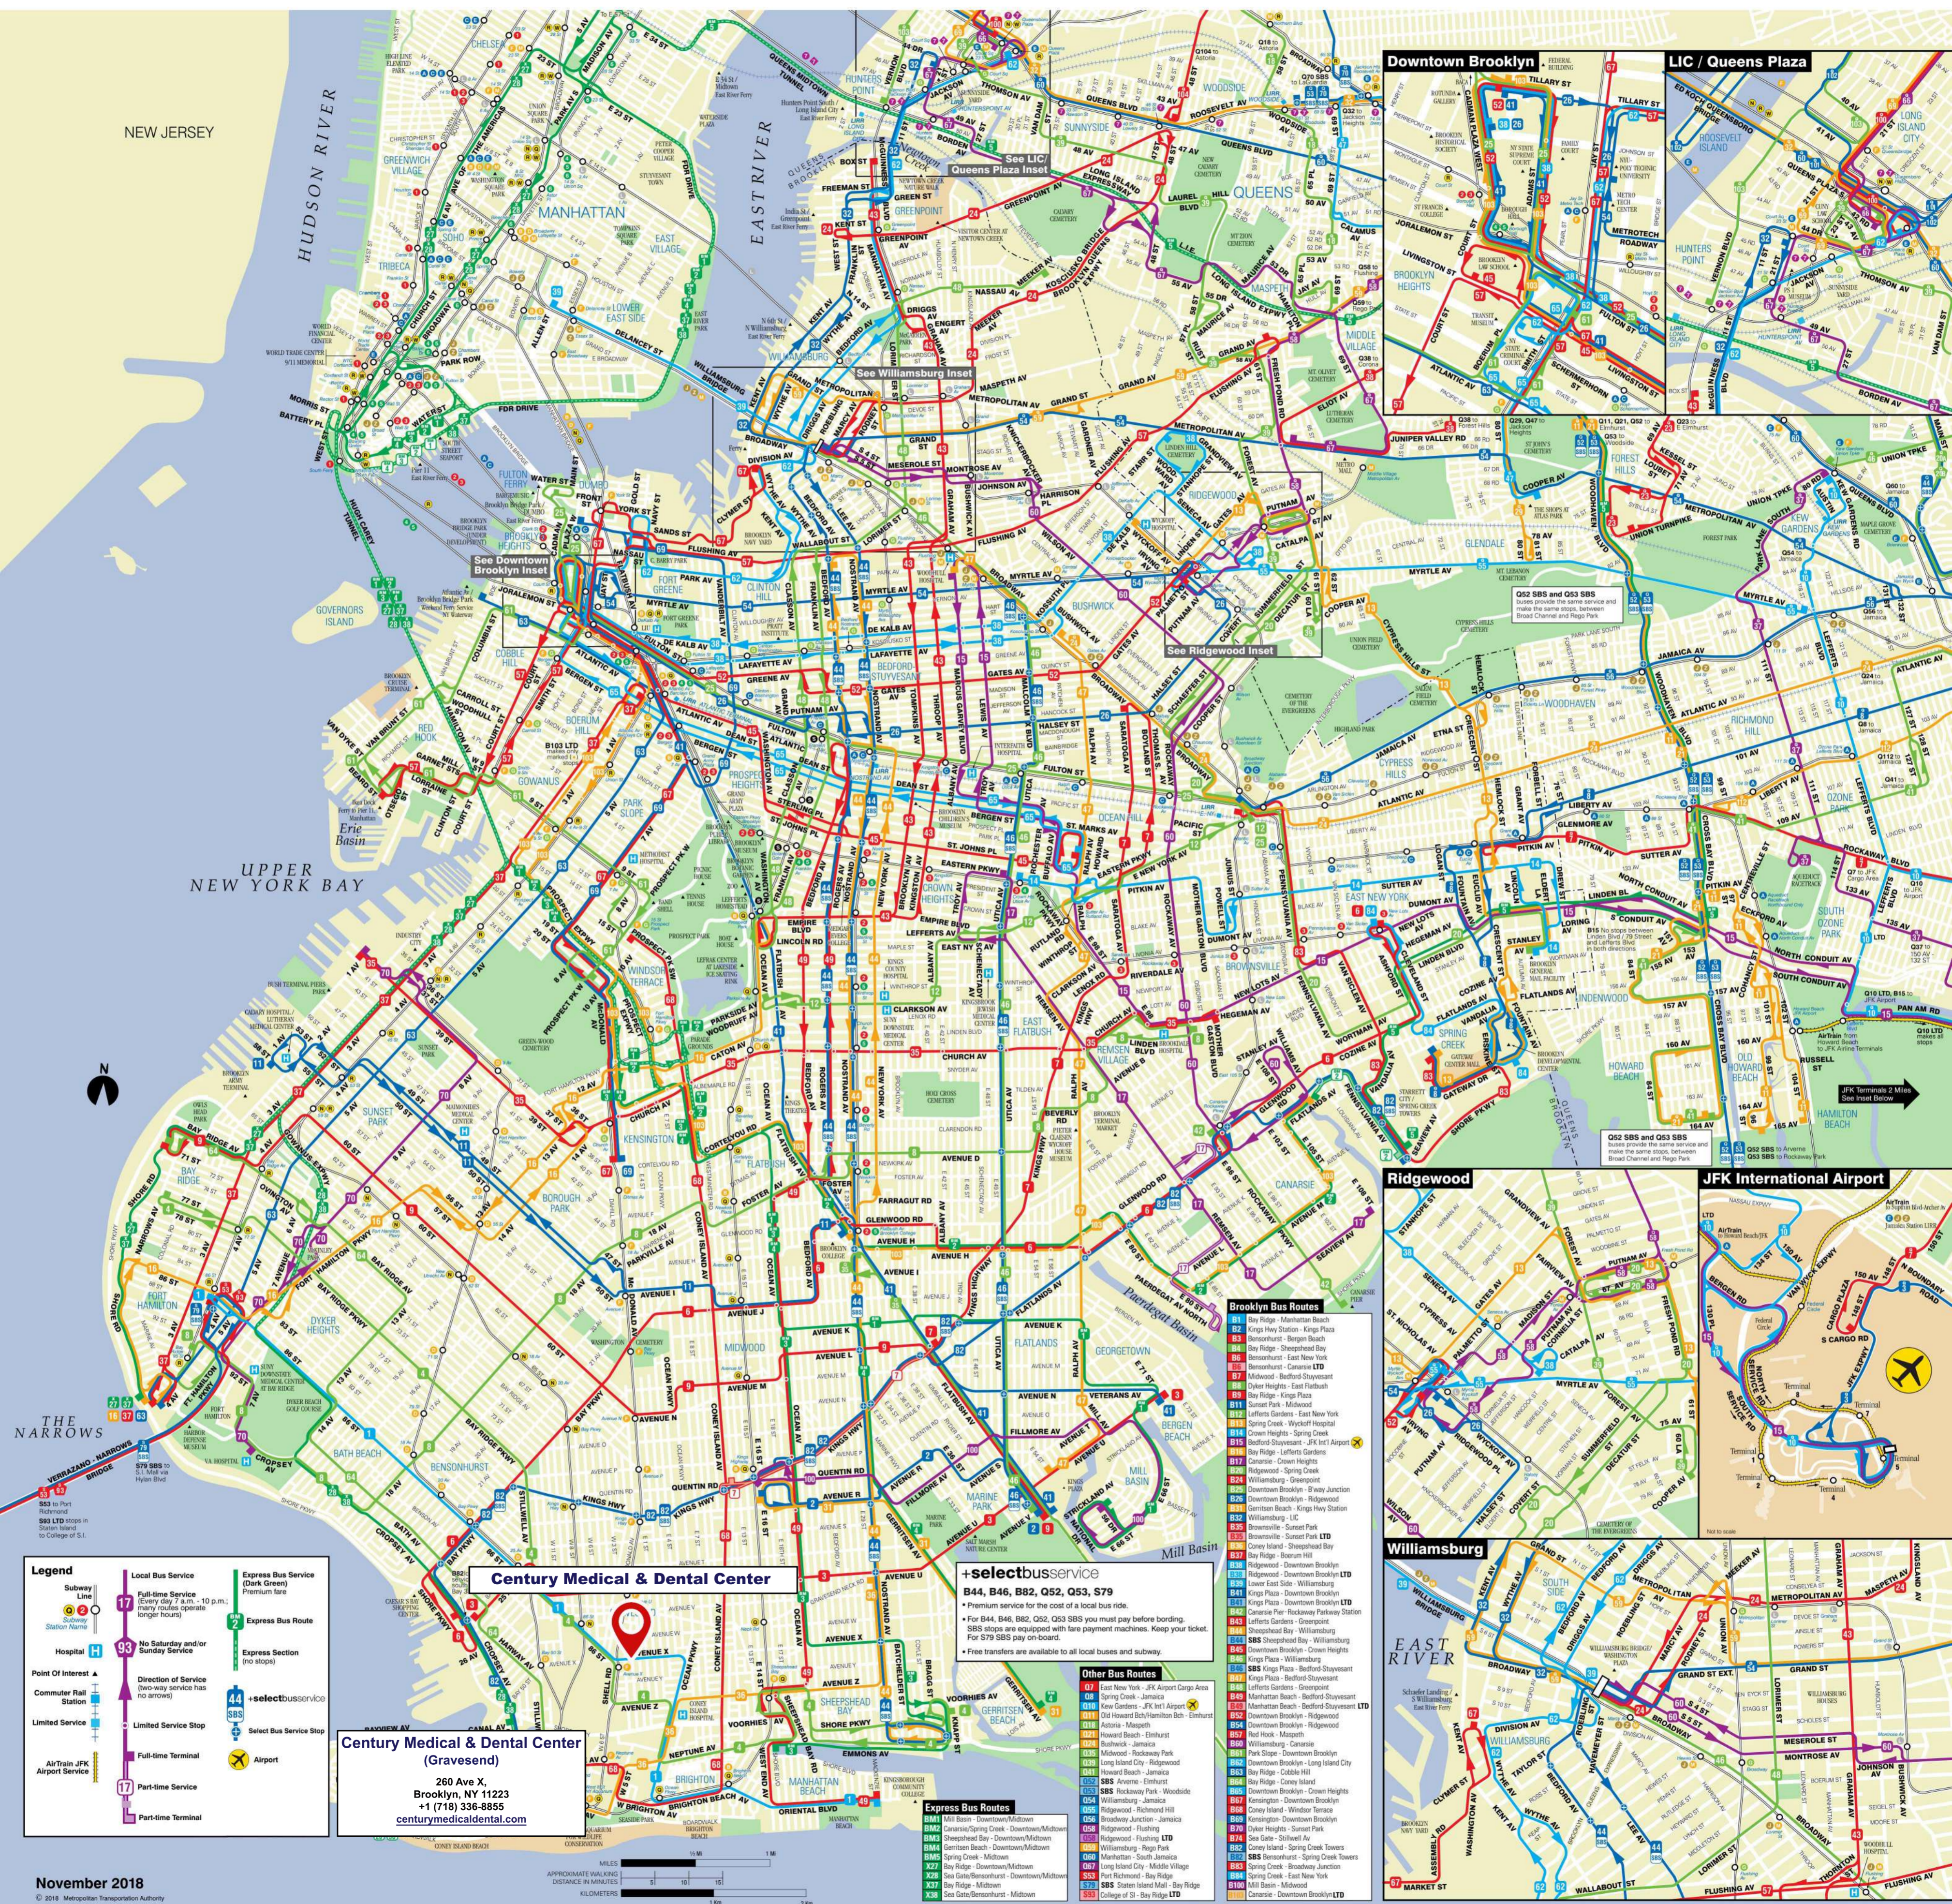

# Brooklyn Bus Map

### Legend

- Subway Line
- Station Name
- Hospital
- Point of Interest
- Commuter Rail Station
- Limited Service
- AirTrain JFK Airport Service
- Local Bus Service
- Full-time Service (Every day 7 a.m. - 10 p.m.; many routes operate longer hours)
- No Saturday and/or Sunday Service
- Direction of Service (two-way service has no arrows)
- Limited Service Stop
- Part-time Terminal
- Express Bus Service (Dark Green) Premium fare
- Express Bus Route
- Express Section (no stops)
- +selectbusservice
- Select Bus Service Stop
- Airport

**Other Bus Routes**

- 01 East New York - JFK Airport Carga Area
- 02 East New York - JFK Airport
- 03 New Gardens - JFK Int'l Airport
- 04 Ditmars - JFK Int'l Airport
- 05 Howard Beach - Elmhurst
- 06 Mill Basin - Elmhurst
- 07 Williamsburg - Jamaica
- 08 Midwood - Rockaway Park
- 09 Long Island City - Ridgewood
- 10 Howard Beach - Jamaica
- 11 SBS Avenue - Elmhurst
- 12 SBS Rockaway Park - Woodside
- 13 Sea Gate - Stillwell Av
- 14 Williamsburg - Jamaica
- 15 Ridgewood - Richmond Hill
- 16 Broadway Junction - Jamaica
- 17 Ridgewood - Flushing
- 18 Ridgewood - Flushing LTD
- 19 Williamsburg - Rego Ctr
- 20 Manhattan - South Jamaica
- 21 Spring Creek - Midtown
- 22 Spring Creek - Downtown/Midtown
- 23 Sea Gate/Bensonhurst - Downtown/Midtown
- 24 Bay Ridge - Midtown
- 25 SBS Staten Island Mall - Bay Ridge
- 26 College of St. - Bay Ridge LTD

**Ridgewood**

**JFK International Airport**

**Williamsburg**