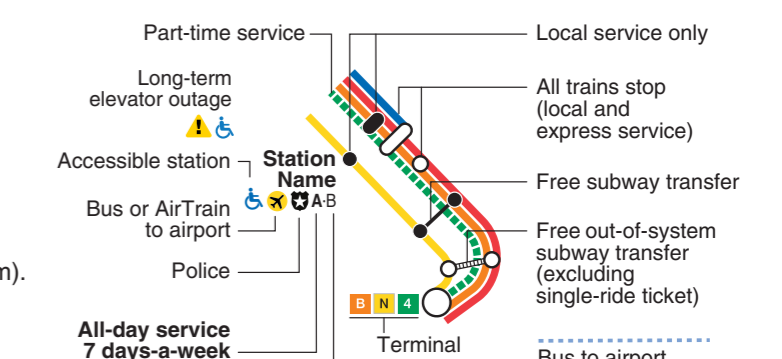

Bronx Medical Office

425 Westchester Ave,
Bronx, NY 10455

Phone: +1718-705-2555

<https://www.centurymedicaldental.com/bronx-ny-10455/>

MTA New York City Subway

with railroad and airport connections

Legend

The subway operates 24 hours a day, but not all lines operate at all times.

For more service information visit mta.info, call our Travel Information Center at 511 for help in English or Spanish (24 hours), or ask an agent for help in all other languages (6:00am to 10:00pm).

To show service more clearly, geography on this map has been modified.

This map depicts typical weekday service. On weekends and late nights, these routes change:

Weekends

No service use **C**, **D**, **E**

Delancey St/Essex St-Metropolitan Av

Local in Manhattan, via Manhattan Bridge

No service use **N**, **R**

Dyre Av-Bowling Green

Late nights (12:00 midnight to 6:00am, daily)

No service use **A**

Local service

No service use **B**, **D**, **F**

Local in Brooklyn

Local service

Myrtle Av-Metropolitan Av Shuttle

Local, via Financial District

Local service

Whitehall St-95 St

No service use **N**

Local service

148 St-Times Sq/42 St

Local, Woodlawn-New Lots Av-E 180 St Shuttle